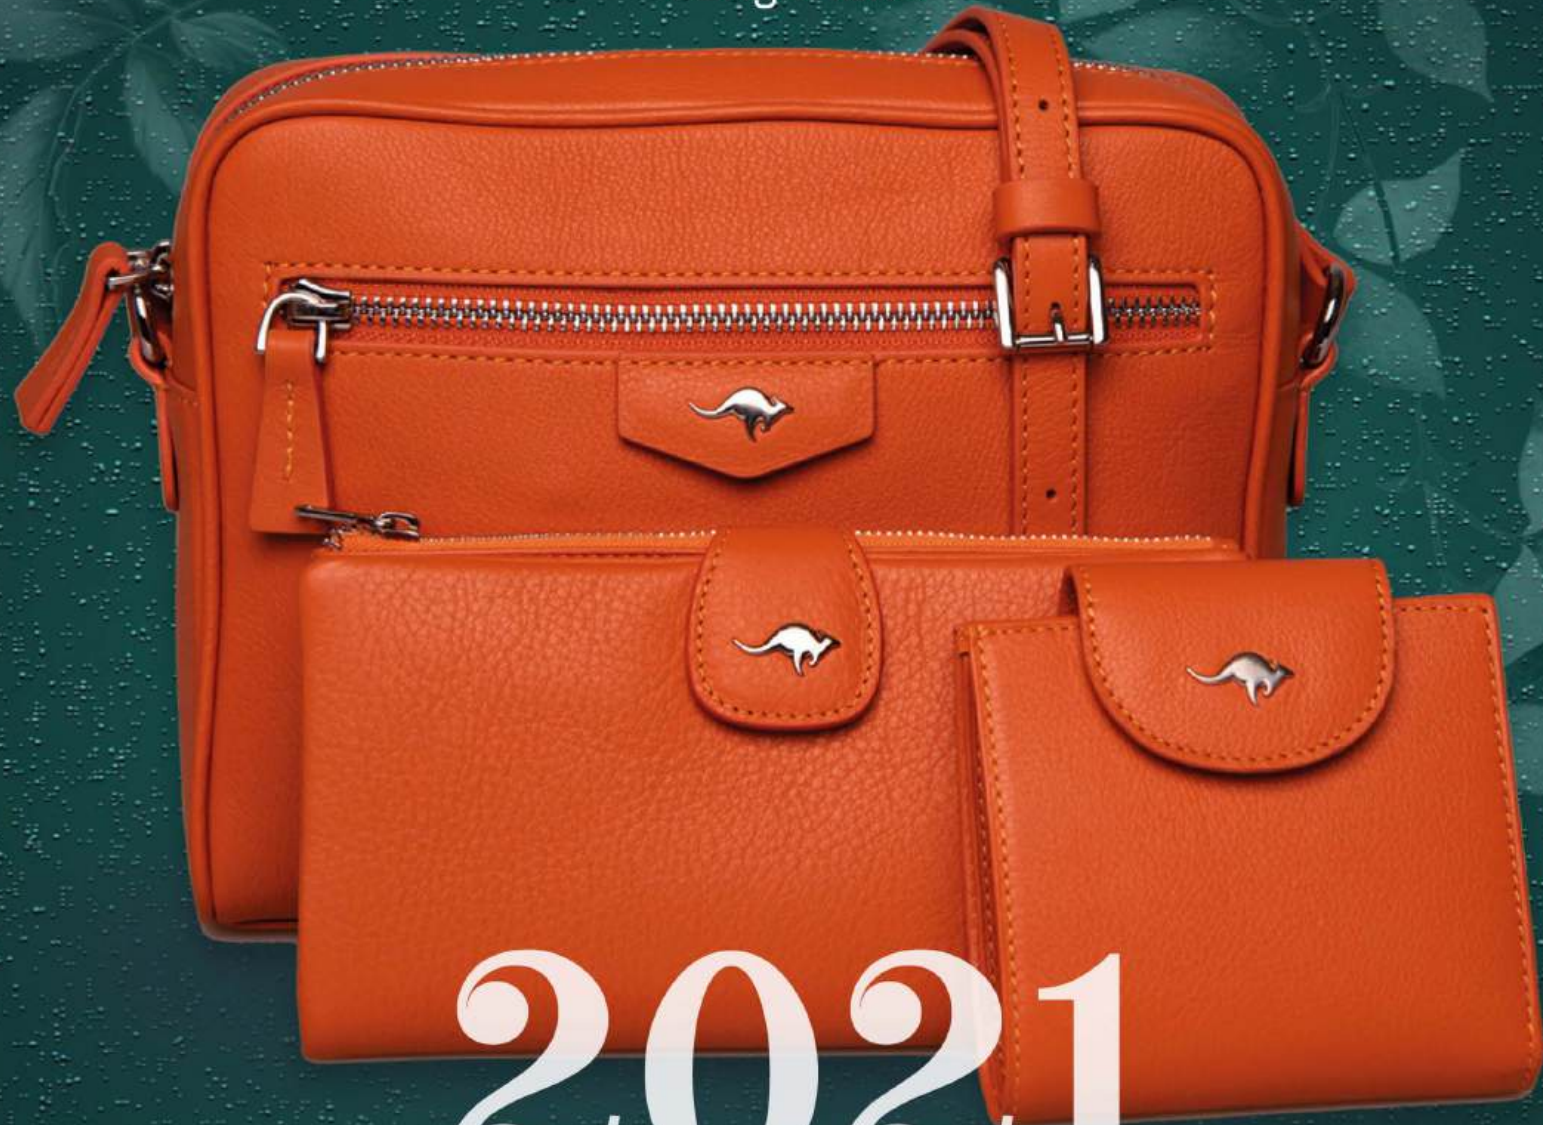

cangurione

2021
collection