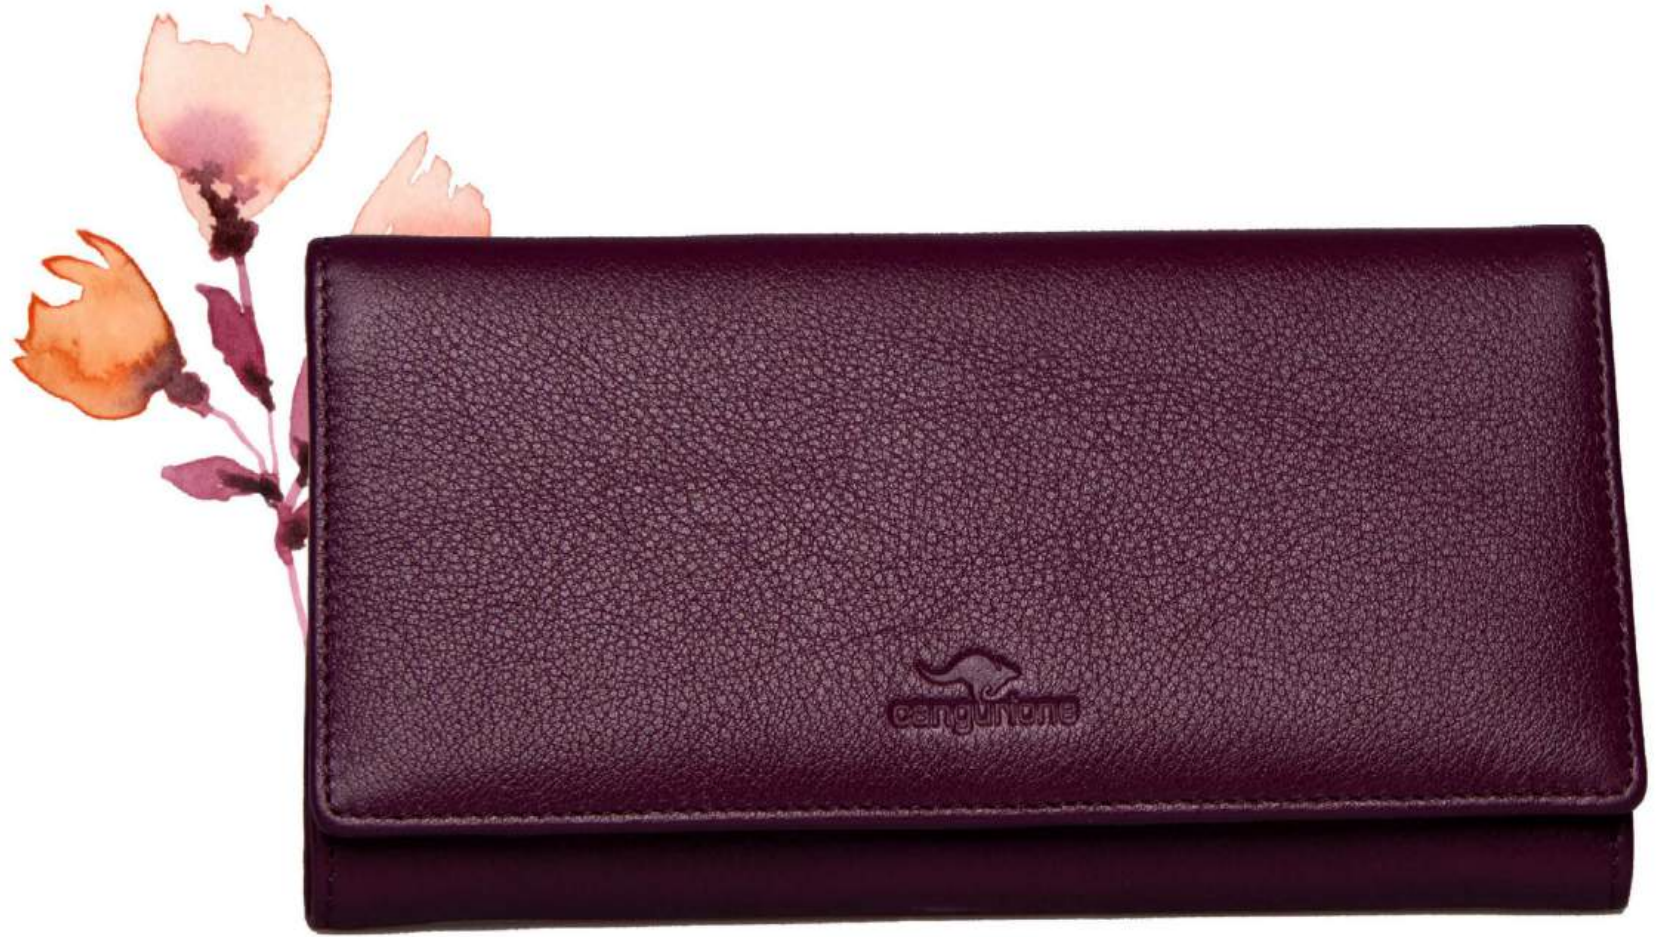

Product Code: 3320 - Dark Blue

Product Code: 3320 A - Burgundy 012

Product Code: 3320 A - Dark Green 030

Product Code: 3320 A - Black

Product Code: 3320 - Pink

Perfect Texture
Perfect Colors

Product Code: 2187 A - Dark Green 002